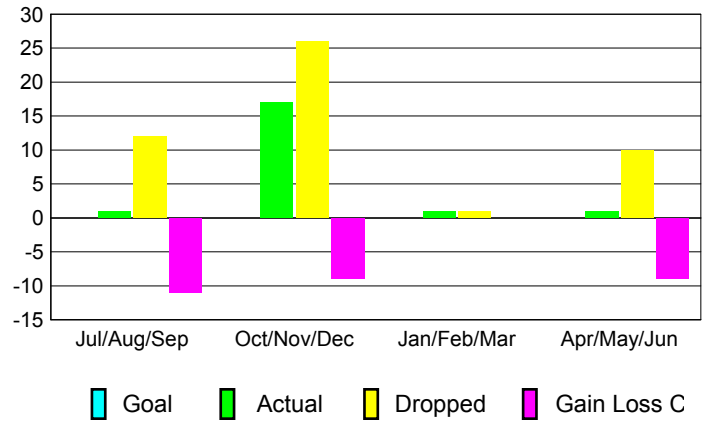

GMT: **ED LECIUS**

Location: **DISTRICT OF COLUMBIA**

GMT CA: **1**

**CLUBS**

Month	New Club Goal	Actual New Clubs	Actual Dropped Clubs	Gain/Loss of Clubs
<b>2012-2013</b>				
Jul/Aug/Sep	0	0	1	-1
Oct/Nov/Dec	0	0	0	0
Jan/Feb/Mar	0	0	0	0
Apr/May/June	0	0	0	0
<b>Totals</b>	<b>0</b>	<b>0</b>	<b>1</b>	<b>-1</b>

**Club Results 2012-2013**

Goal, New, Dropped, Gain/Loss

**YTD Status Quo Clubs 2012-2013**

Status Quo Clubs Compared to Status Quo Members

**Club Gain/Loss 2012-2013**

**MEMBERSHIP**

Month	Net Memb Goal	Actual New Memb	Actual Dropped Memb	Gain/Loss of Memb
<b>2012-2013</b>				
Jul/Aug/Sep	0	1	12	-11
Oct/Nov/Dec	0	17	26	-9
Jan/Feb/Mar	0	1	1	0
Apr/May/June	0	1	10	-9
<b>Totals</b>	<b>0</b>	<b>20</b>	<b>49</b>	<b>-29</b>

**Membership Results 2012-2013**

Goal, New, Dropped, Gain/Loss

**Gender Comparison 2012-2013**

**Membership Gain/Loss 2012-2013**

GMT: **ED LECIUS**

Location: **MARYLAND**

GMT CA: **1**

**CLUBS**

Month	New Club Goal	Actual New Clubs	Actual Dropped Clubs	Gain/Loss of Clubs
<b>2012-2013</b>				
Jul/Aug/Sep	0	0	0	0
Oct/Nov/Dec	0	0	0	0
Jan/Feb/Mar	0	0	2	-2
Apr/May/June	0	0	0	0
<b>Totals</b>	<b>0</b>	<b>0</b>	<b>2</b>	<b>-2</b>