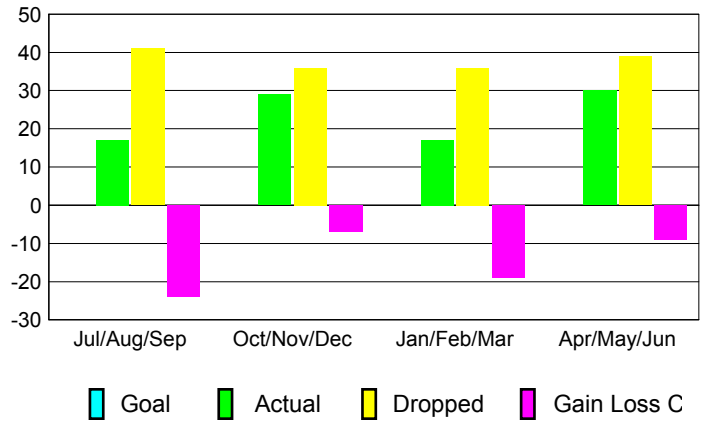

Month	New Club Goal	Actual New Clubs	Actual Dropped Clubs	Gain/Loss of Clubs
<b>2012-2013</b>				
Jul/Aug/Sep	0	0	0	0
Oct/Nov/Dec	0	0	0	0
Jan/Feb/Mar	0	0	2	-2
Apr/May/June	0	0	0	0
<b>Totals</b>	<b>0</b>	<b>0</b>	<b>2</b>	<b>-2</b>

**Club Results 2012-2013**

Goal, New, Dropped, Gain/Loss

**MEMBERSHIP**

Month	Net Memb Goal	Actual New Memb	Actual Dropped Memb	Gain/Loss of Memb
<b>2012-2013</b>				
Jul/Aug/Sep	0	17	41	-24
Oct/Nov/Dec	0	29	36	-7
Jan/Feb/Mar	0	17	36	-19
Apr/May/June	0	30	39	-9
<b>Totals</b>	<b>0</b>	<b>93</b>	<b>152</b>	<b>-59</b>

**Membership Results 2012-2013**

Goal, New, Dropped, Gain/Loss

**YTD Status Quo Clubs 2012-2013**

Status Quo Clubs Compared to Status Quo Members

**Gender Comparison 2012-2013**

**Club Gain/Loss 2012-2013**