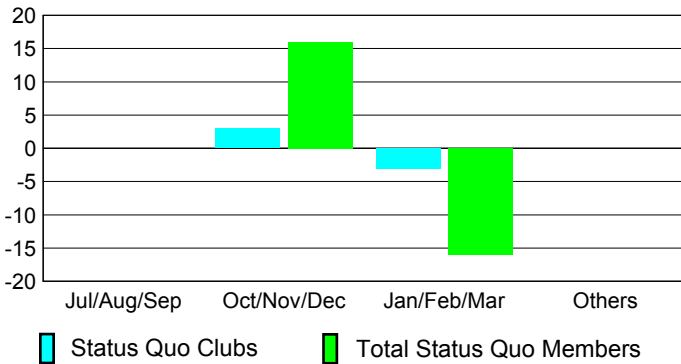

Month	New Club Goal	Actual New Clubs	Actual Dropped Clubs	Gain/Loss of Clubs
<b>2012-2013</b>				
Jul/Aug/Sep	0	0	0	0
Oct/Nov/Dec	0	0	0	0
Jan/Feb/Mar	0	0	2	-2
Apr/May/June	0	0	0	0
<b>Totals</b>	<b>0</b>	<b>0</b>	<b>2</b>	<b>-2</b>

**Club Results 2012-2013**

Goal, New, Dropped, Gain/Loss

**MEMBERSHIP**

Month	Net Memb Goal	Actual New Memb	Actual Dropped Memb	Gain/Loss of Memb
<b>2012-2013</b>				
Jul/Aug/Sep	0	17	41	-24
Oct/Nov/Dec	0	29	36	-7
Jan/Feb/Mar	0	17	36	-19
Apr/May/June	0	30	39	-9
<b>Totals</b>	<b>0</b>	<b>93</b>	<b>152</b>	<b>-59</b>

**Membership Results 2012-2013**

Goal, New, Dropped, Gain/Loss

**YTD Status Quo Clubs 2012-2013**

Status Quo Clubs Compared to Status Quo Members

**Gender Comparison 2012-2013**

**Club Gain/Loss 2012-2013**